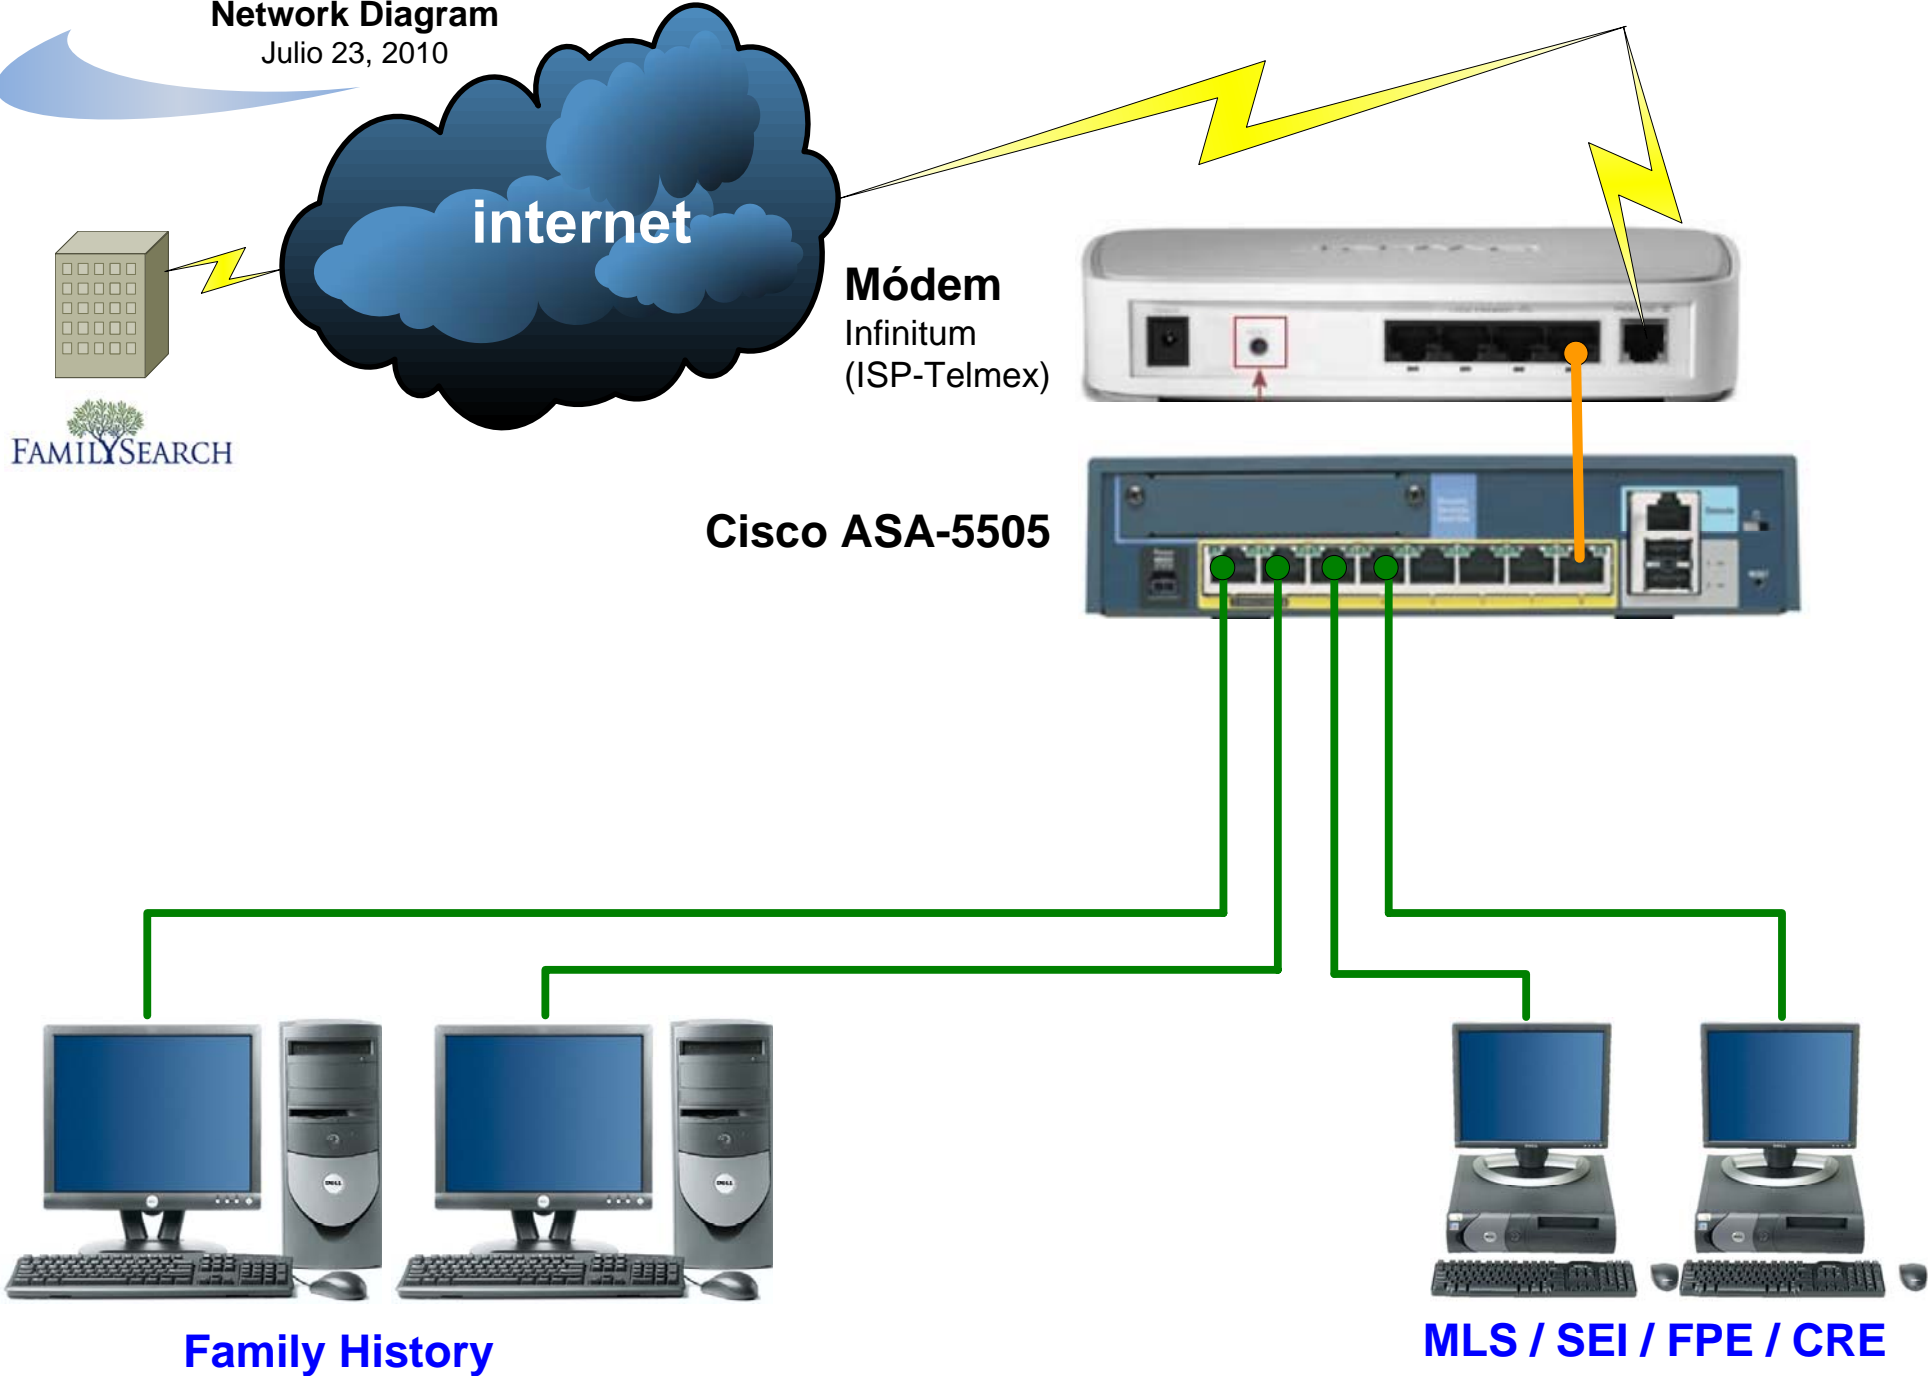

Family History Center Network Diagram February 15, 2010

Family History

MLS / SEI / FPE / CRE

Family History Center Network Diagram February 15, 2010

Family History Center Network Diagram Julio 23, 2010

FAMILYSEARCH

Módem
Inifinitum
(ISP-Telmex)

Cisco ASA-5505

Family History

MLS / SEI / FPE / CRE

Family History Center
Network Layout
 February 15, 2010

Cuarto de Seguridad

Módem

Cisco PIX-501

Historia Familiar

Oficina Secretario Barrio

Oficina Secretario Estaca

Family History Center Network Layout

February 15, 2010

Cuarto de Seguridad

- Módem
- Cisco PIX-501
- Switch

Sacramental