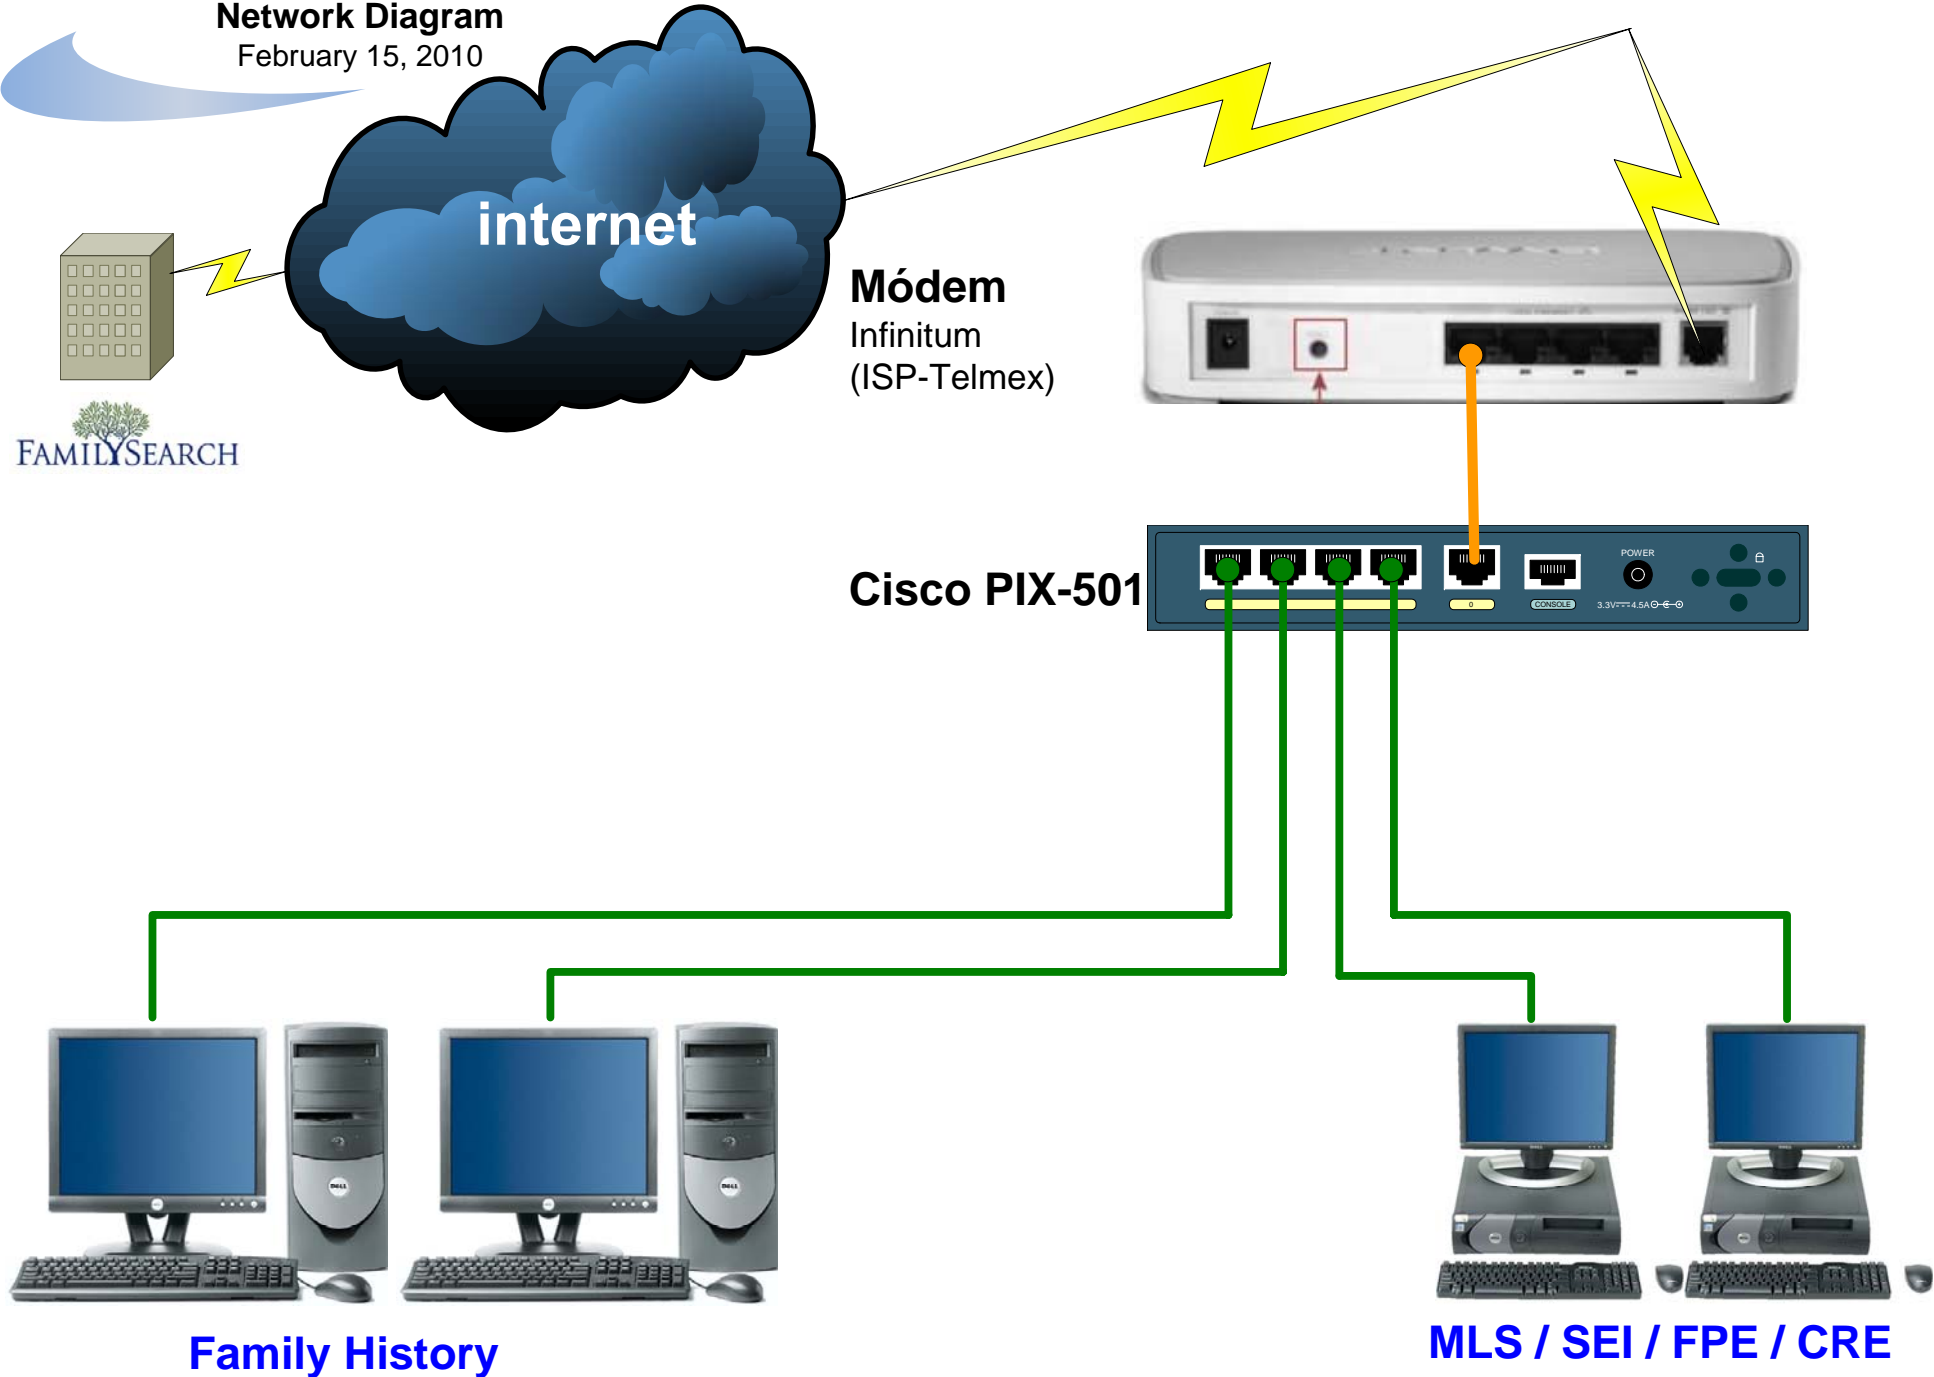

Family History Center Network Diagram February 15, 2010

Family History

MLS / SEI / FPE / CRE

Family History Center Network Diagram February 15, 2010

Family History Center Network Diagram Julio 23, 2010

FAMILYSEARCH

Módem
Inifinitum
(ISP-Telmex)

Cisco ASA-5505

Family History

MLS / SEI / FPE / CRE

Family History Center
Network Layout
 February 15, 2010

Cuarto de Seguridad

Módem

Cisco PIX-501

Historia Familiar

Oficina Secretario Barrio

Oficina Secretario Estaca

Family History Center Network Layout

February 15, 2010

Cuarto de Seguridad

- Módem
- Cisco PIX-501
- Switch

Sacramental