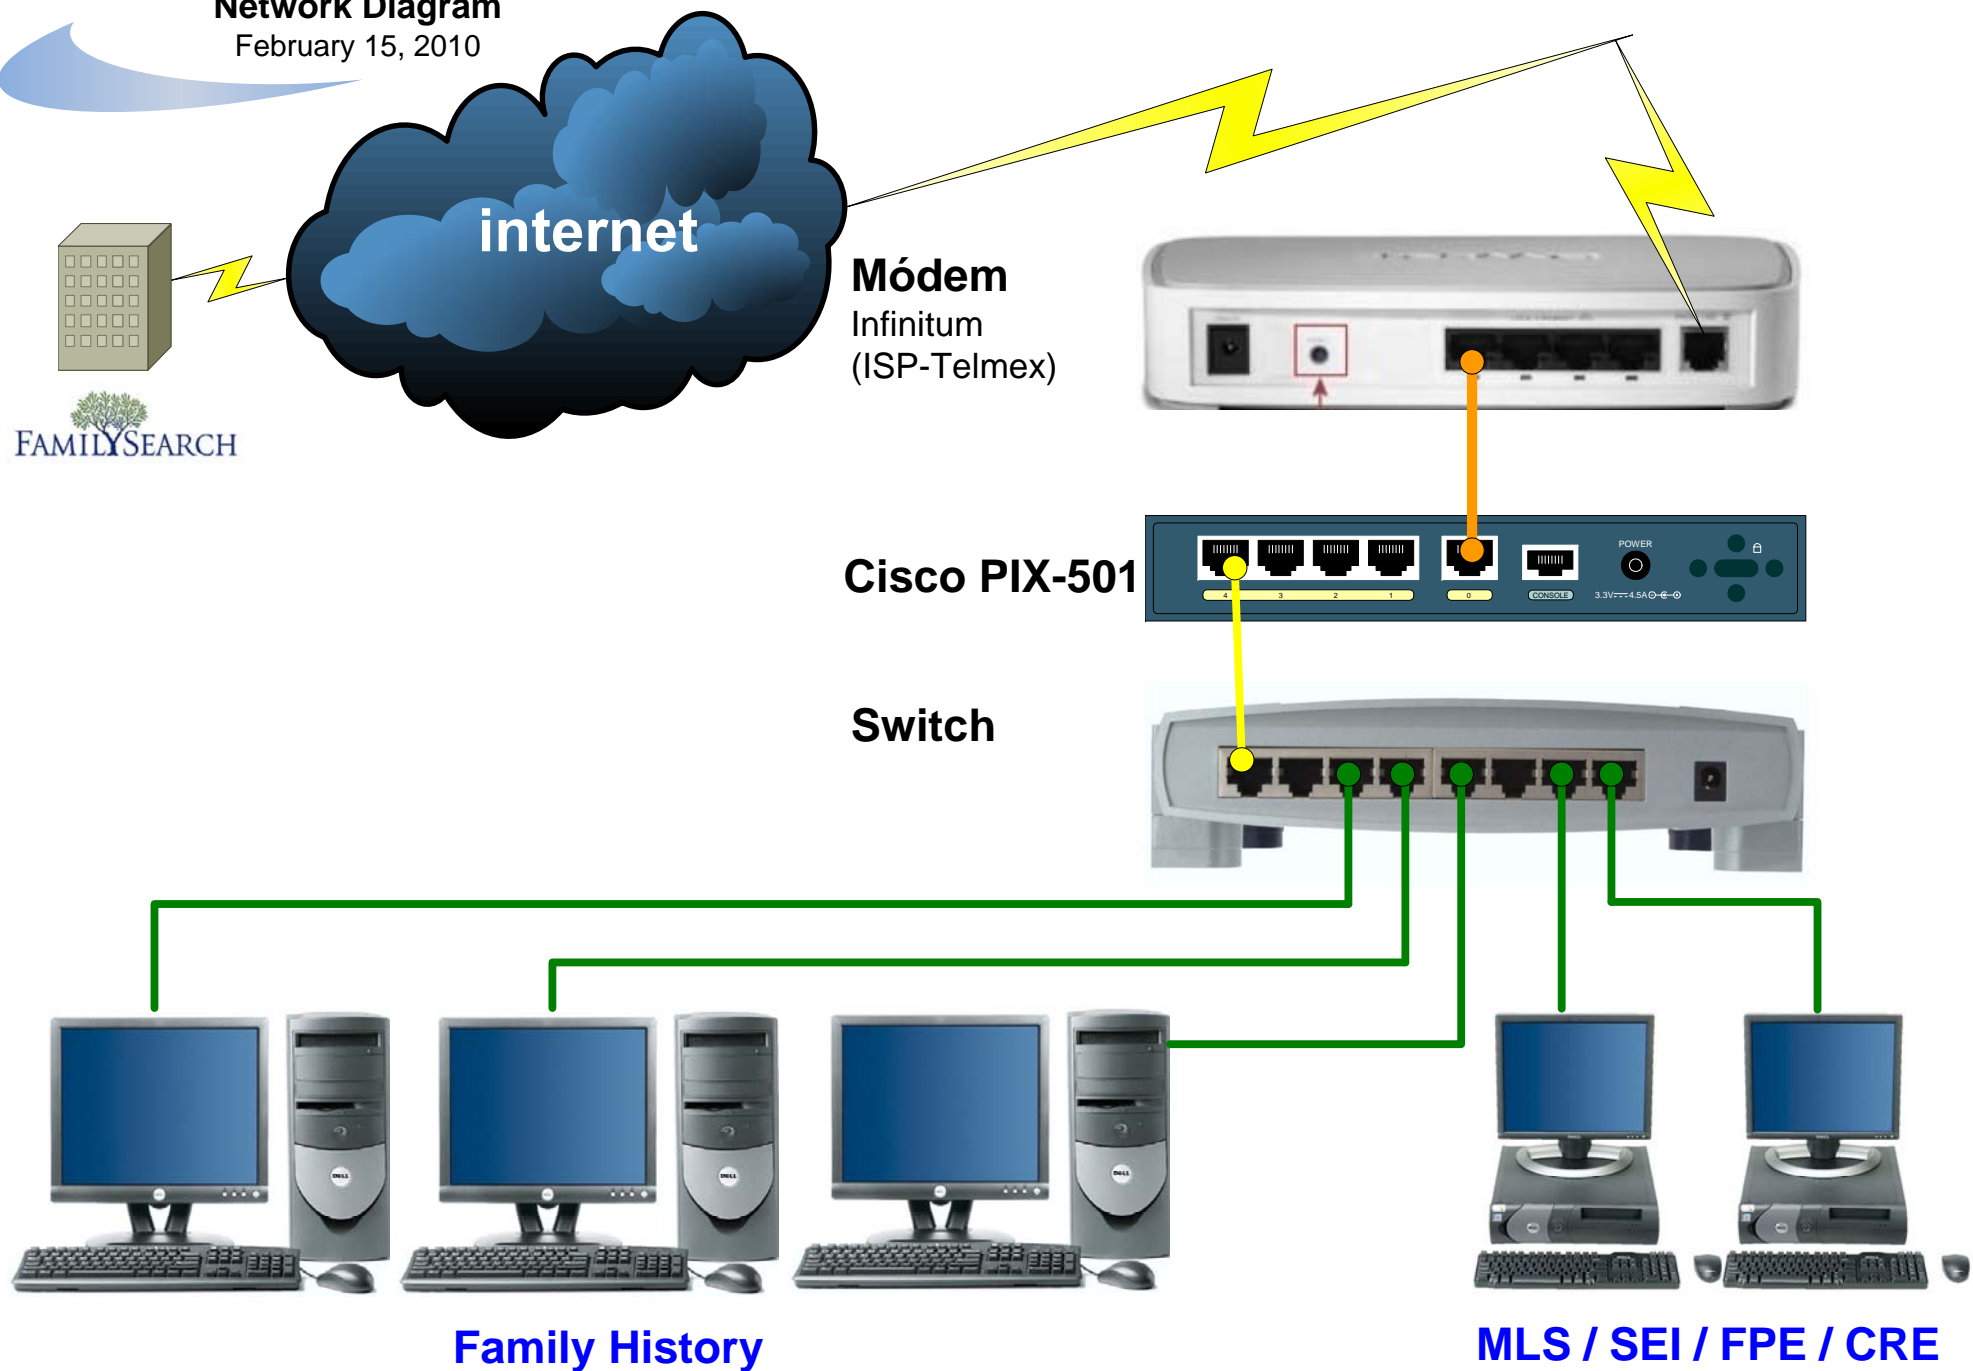

Family History Center Network Diagram February 15, 2010

Family History

MLS / SEI / FPE / CRE

Family History Center Network Diagram February 15, 2010

Family History Center Network Diagram Julio 23, 2010

FAMILYSEARCH

Módem
Inifinitum
(ISP-Telmex)

Cisco ASA-5505

Family History

MLS / SEI / FPE / CRE

Family History Center
Network Layout
 February 15, 2010

Cuarto de Seguridad

Módem

Cisco PIX-501

Historia Familiar

Oficina Secretario Barrio

Oficina Secretario Estaca

Family History Center Network Layout

February 15, 2010

Cuarto de Seguridad

- Módem
- Cisco PIX-501
- Switch

Sacramental